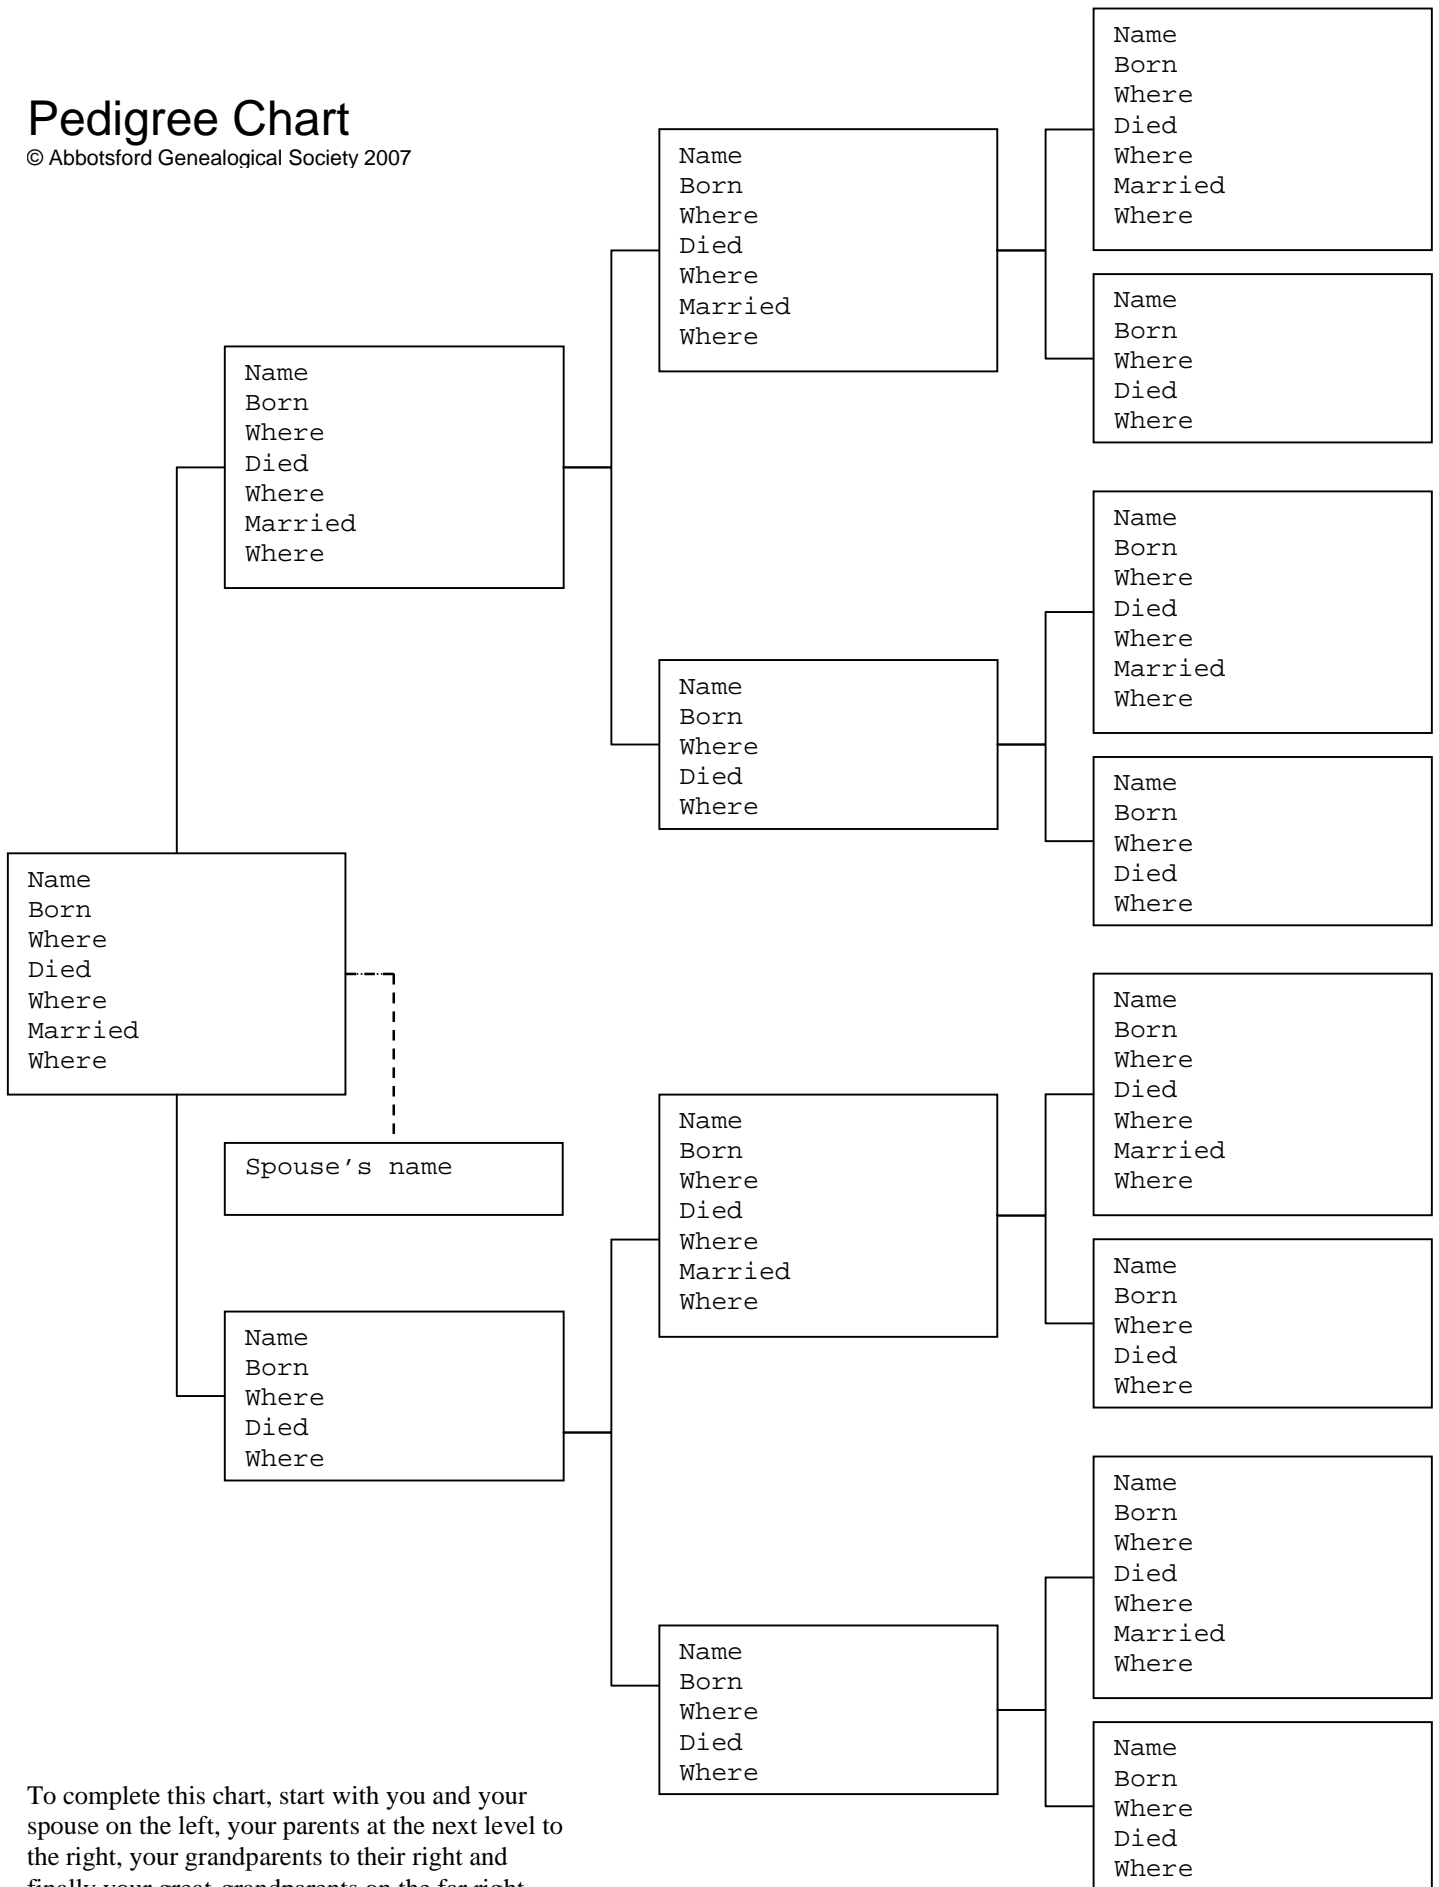

# Pedigree Chart

© Abbotsford Genealogical Society 2007

To complete this chart, start with you and your spouse on the left, your parents at the next level to the right, your grandparents to their right and finally your great-grandparents on the far right.